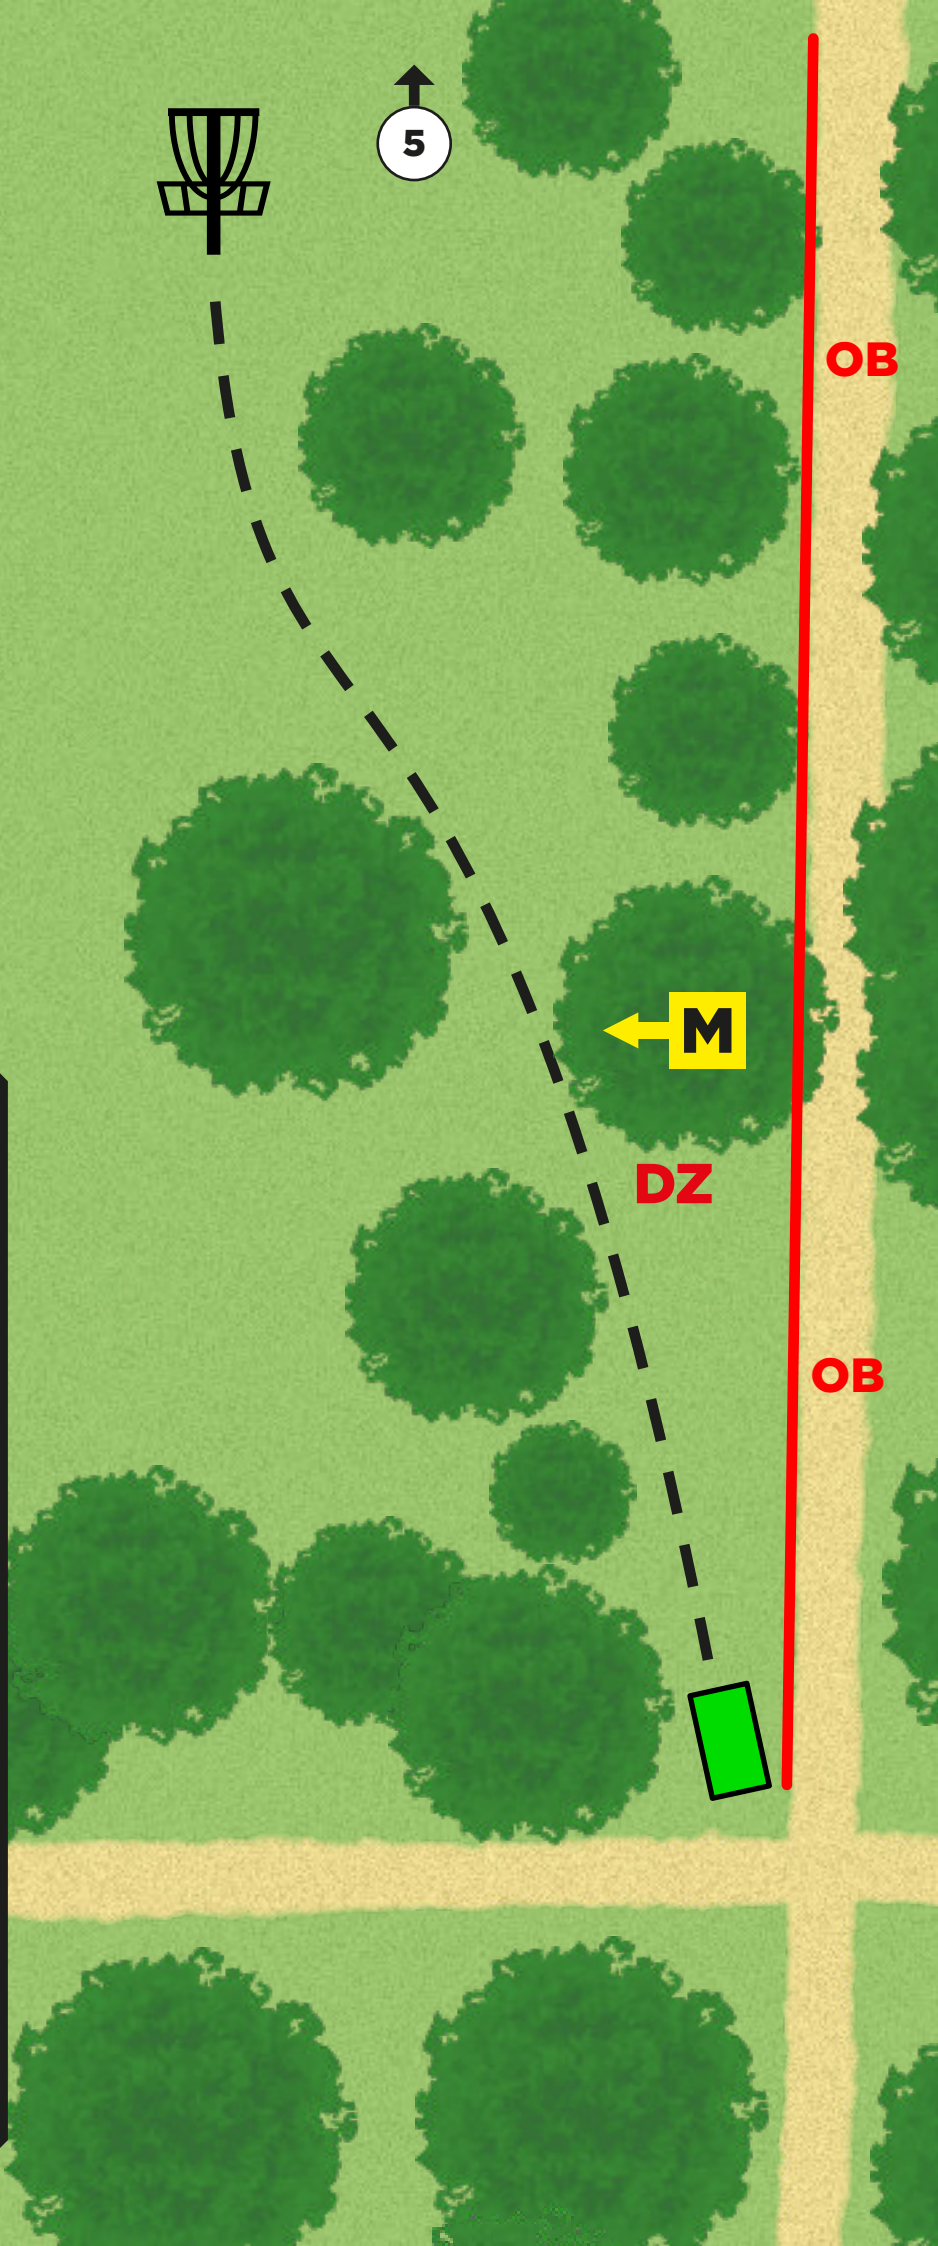

NB! Car road on the right side is OB

BERLIN
OPEN
Disc Golf
Championships

4

PAR 3

87 m

▲ 0 m

**BERLIN
OPEN
Disc Golf
Championships**

5